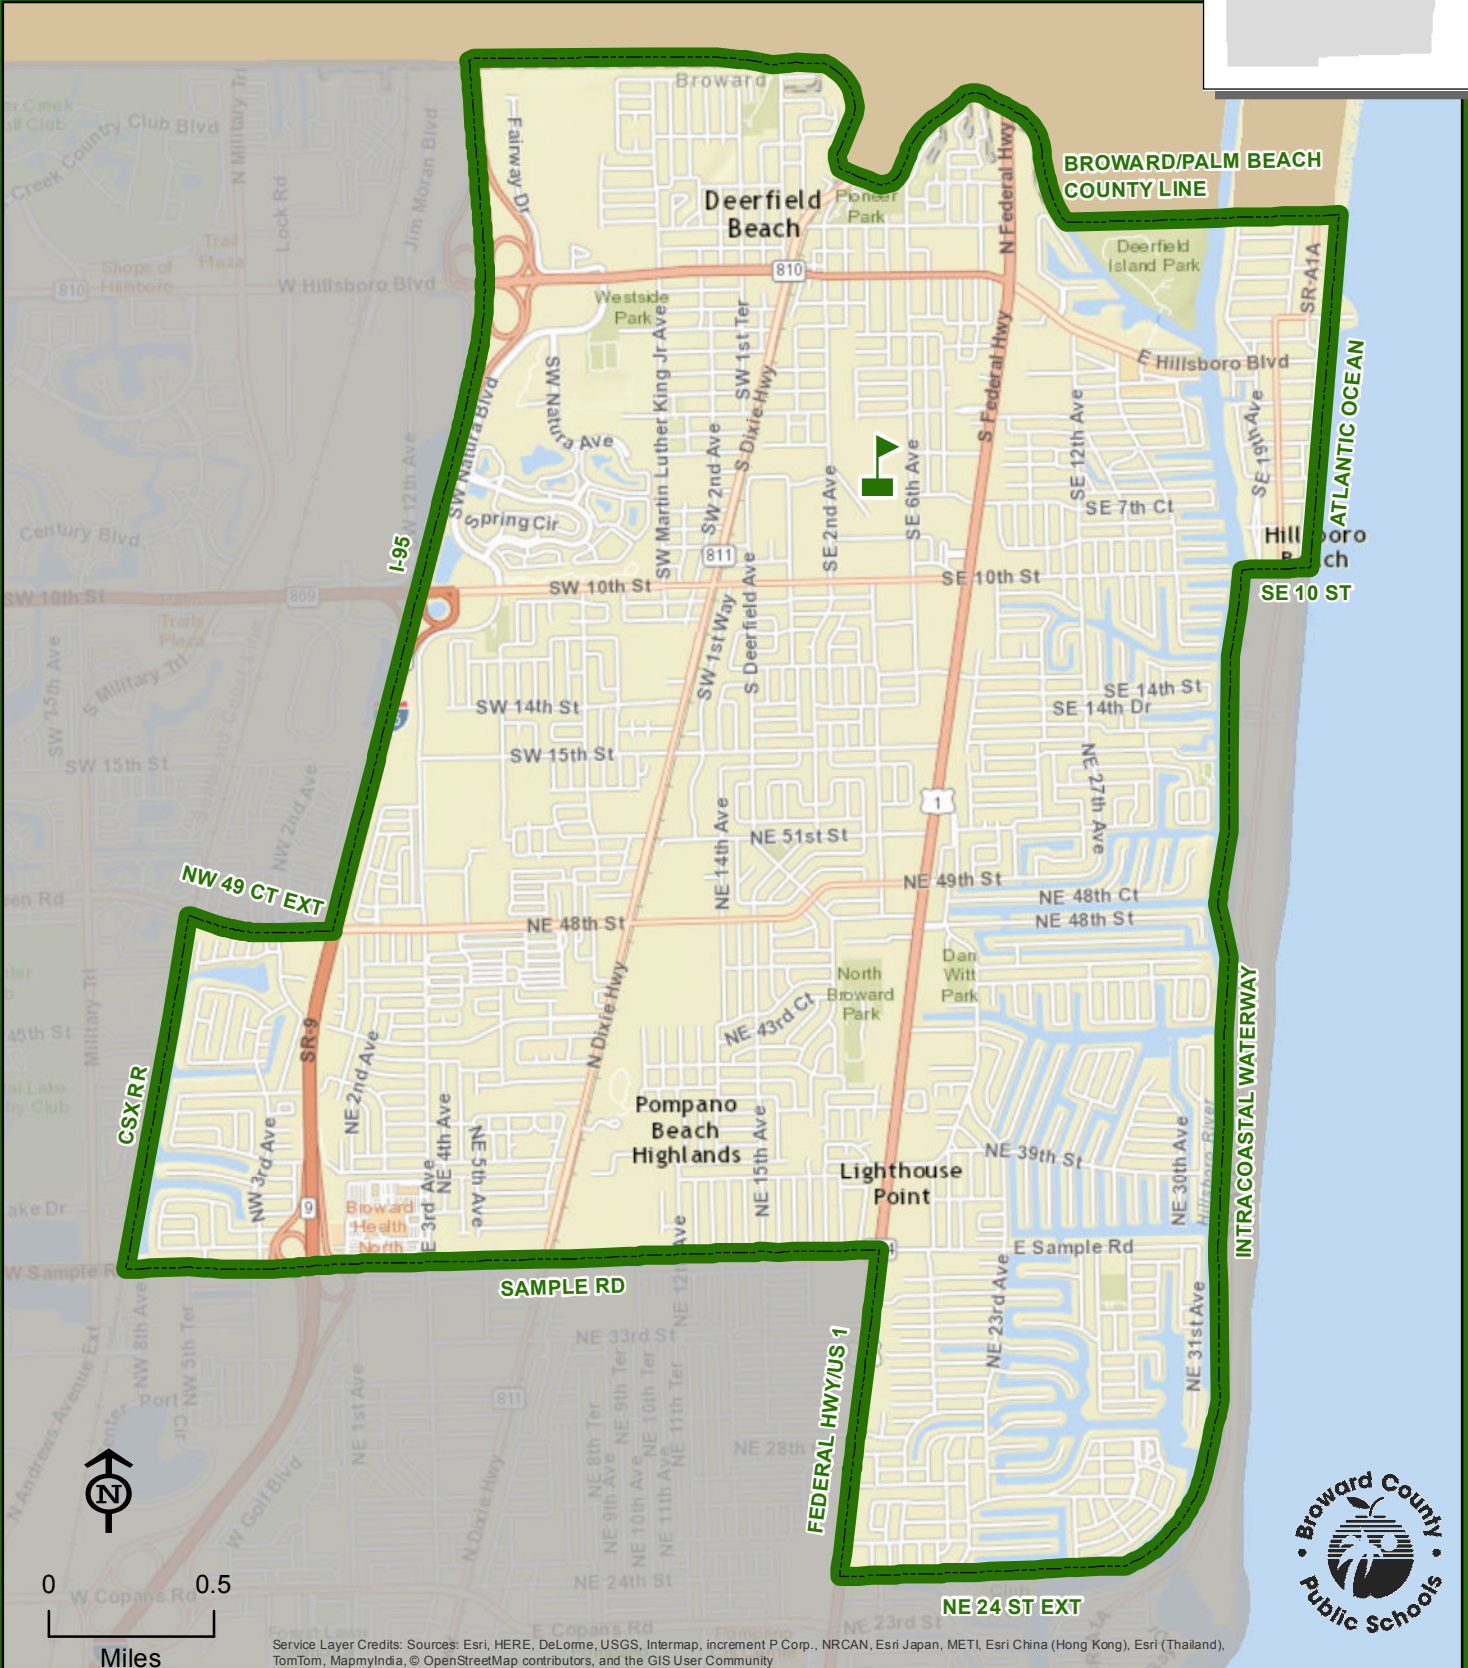

# DEERFIELD BEACH MIDDLE SCHOOL

701 SE 6 AVENUE  
DEERFIELD BEACH, FLORIDA 33441  
754-322-3300

Magnet School

DEERFIELD BEACH

Service Layer Credits: Sources: Esri, HERE, DeLorme, USGS, Intermap, increment P Corp., NRCAN, Esri Japan, METI, Esri China (Hong Kong), Esri (Thailand), TomTom, MapmyIndia, © OpenStreetMap contributors, and the GIS User Community

THIS MAP IS FOR CONCEPTUAL PURPOSES ONLY AND SHOULD NOT BE USED FOR LEGAL BOUNDARY DETERMINATIONS